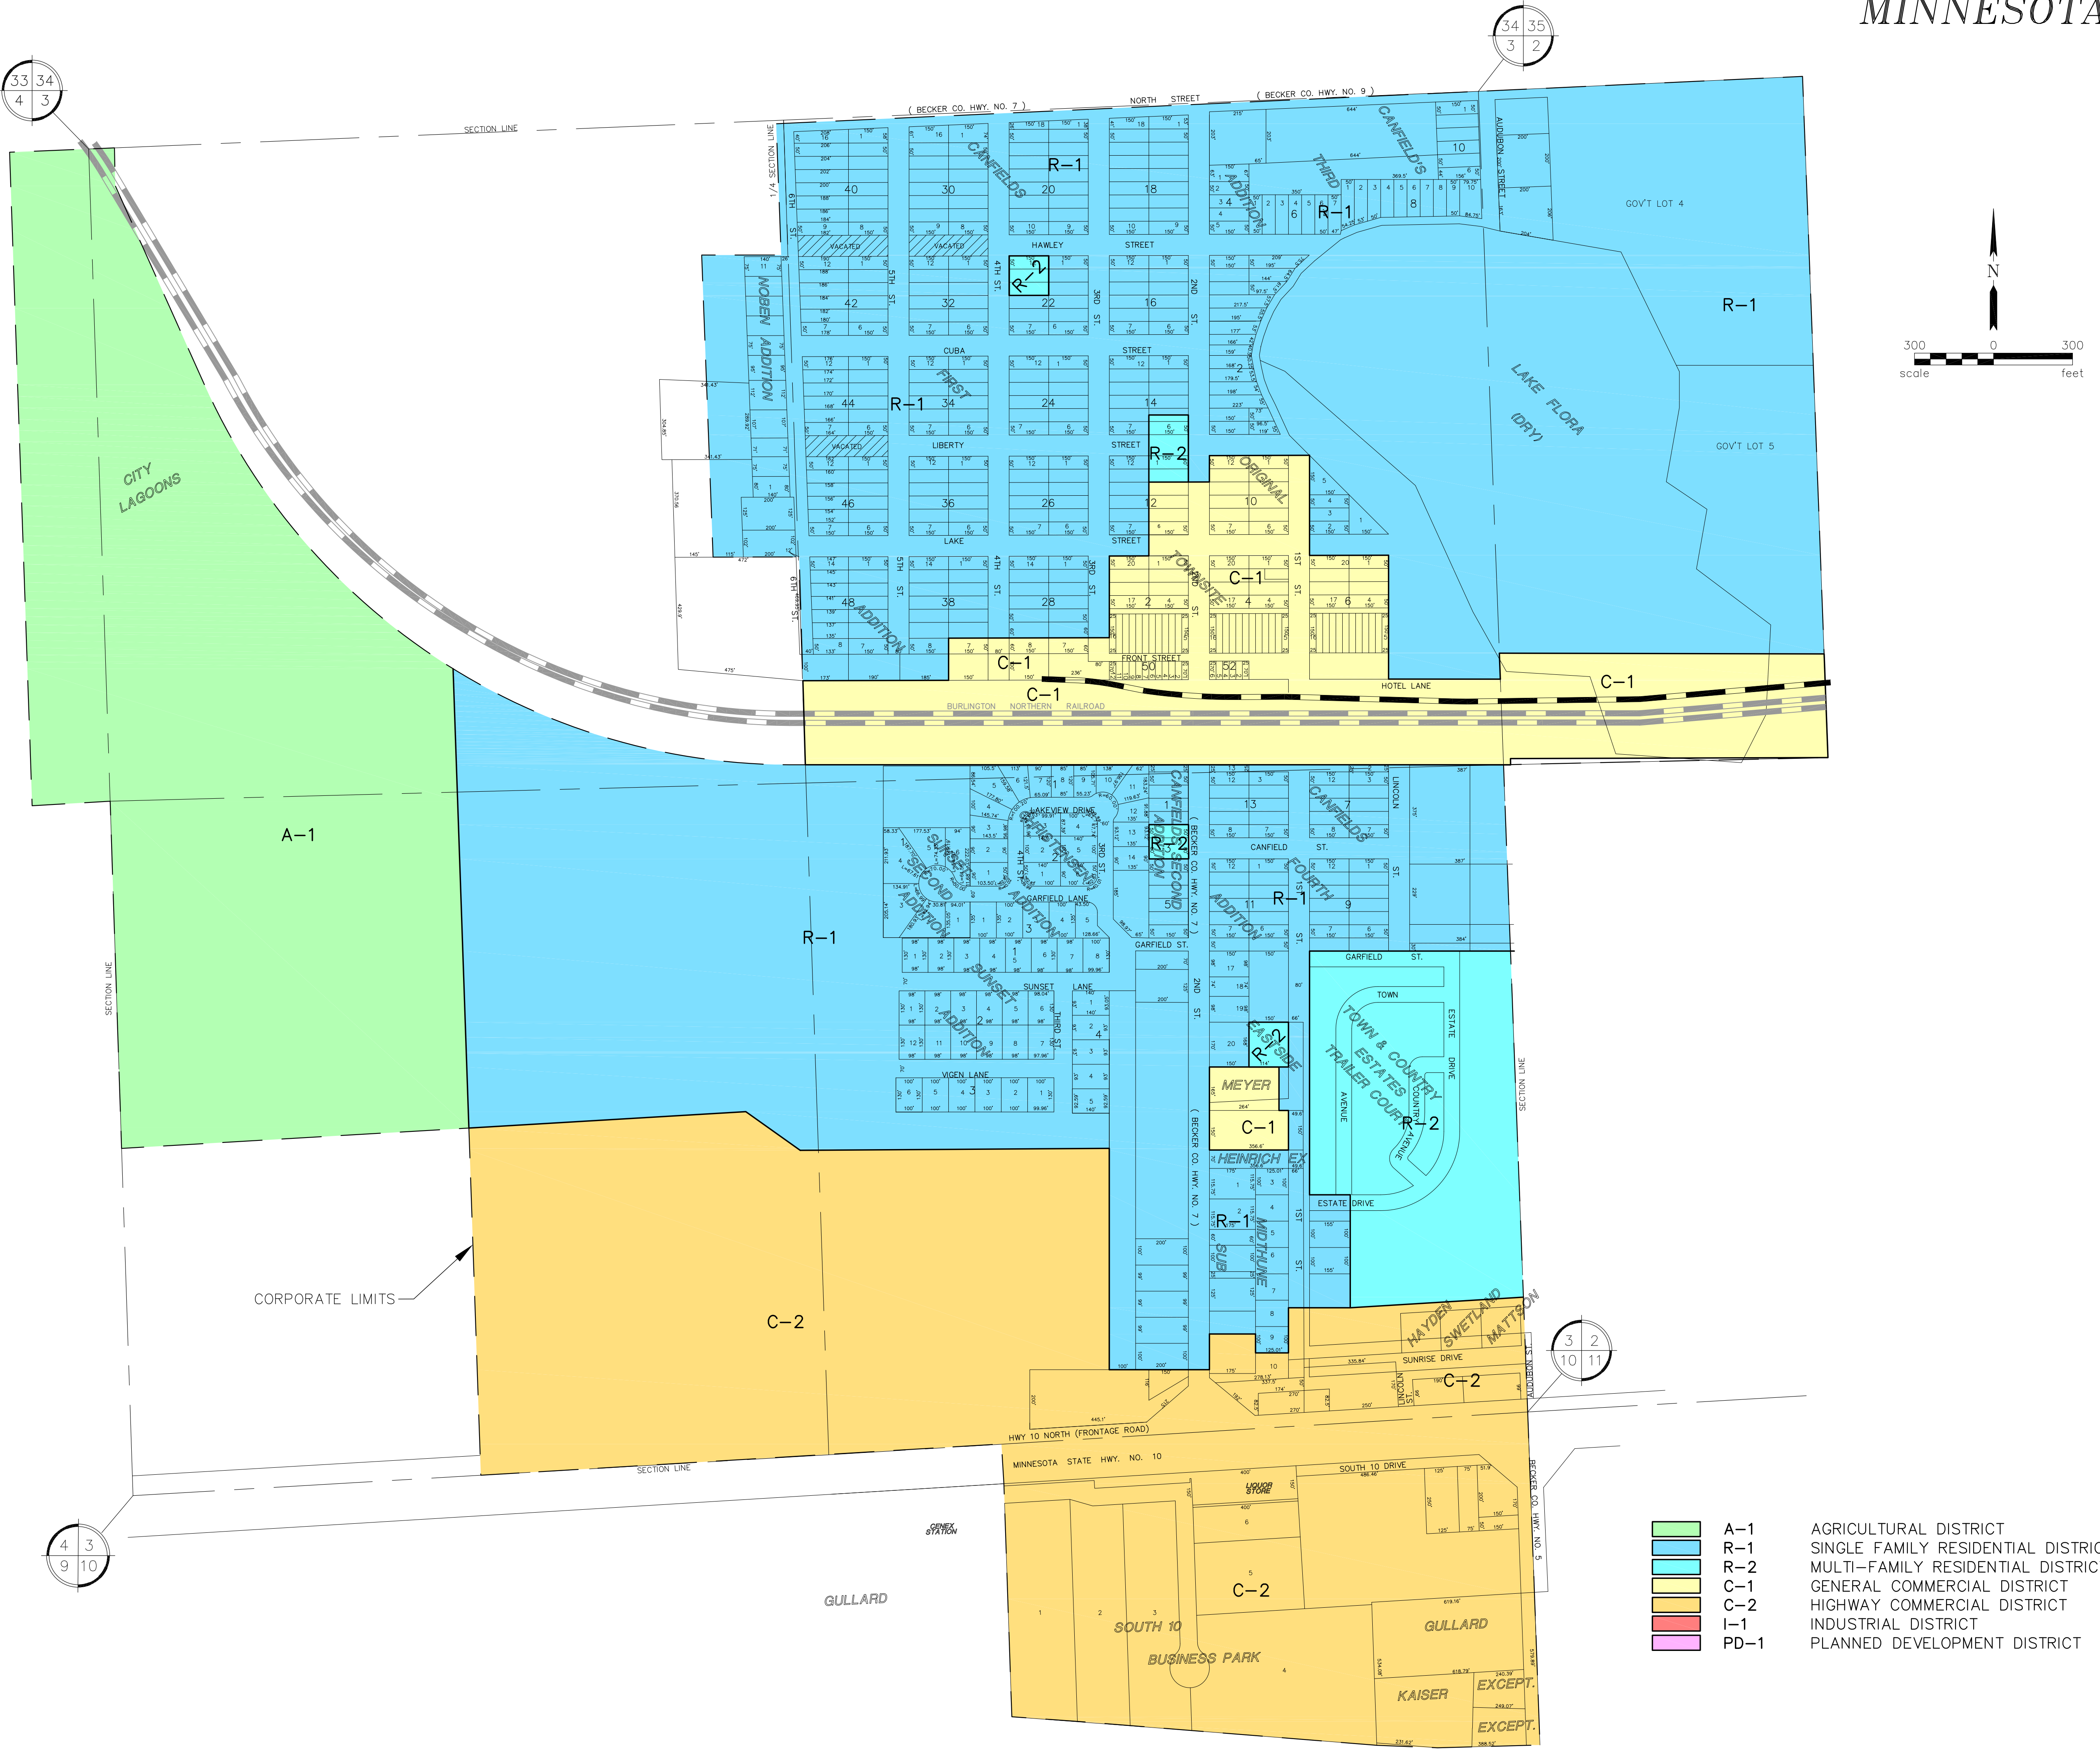

CITY OF LAKE PARK BECKER COUNTY MINNESOTA

- A-1 AGRICULTURAL DISTRICT
- R-1 SINGLE FAMILY RESIDENTIAL DISTRICT
- R-2 MULTI-FAMILY RESIDENTIAL DISTRICT
- C-1 GENERAL COMMERCIAL DISTRICT
- C-2 HIGHWAY COMMERCIAL DISTRICT
- I-1 INDUSTRIAL DISTRICT
- PD-1 PLANNED DEVELOPMENT DISTRICT

ZONING MAP CITY OF LAKE PARK BECKER COUNTY, MINNESOTA		DATE	REVISED
		3/11/05	2/10/10
		DRAWN BY	PROJ. NO.
moore engineering, inc. <small>Consulting Engineering • Land Surveying West Fargo • Fergus Falls</small>	CH'D BY	DRAWING	
		1 OF 1	